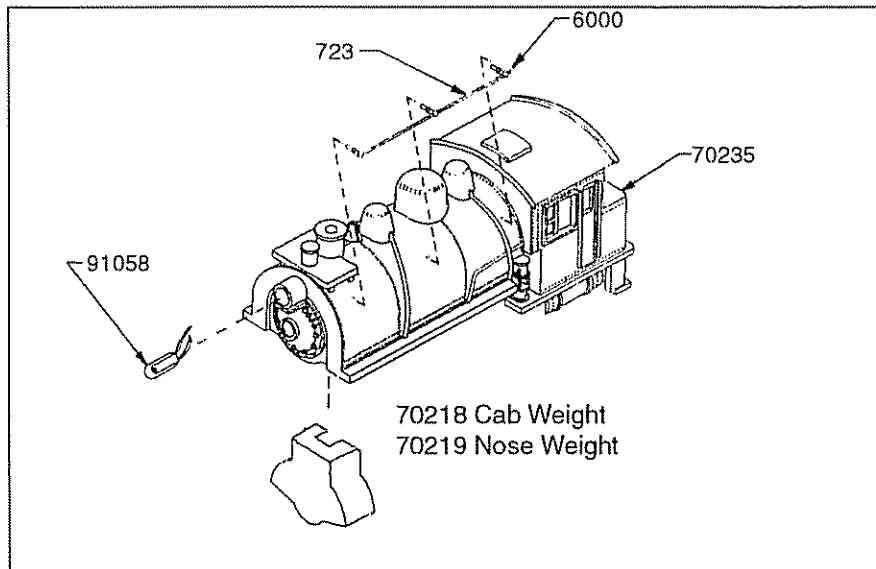

BOWSER MFG CO, INC. &
 ENGLISH'S MODEL RR SUPPLY
 PO Box 322
 MONTTOURVILLE, PA 17754
 PH (570) 368-2379 FAX (570) 368-5046

Dockside
 Exploded View
 Drawing 10-02

Dockside New Motor Exp.dwg