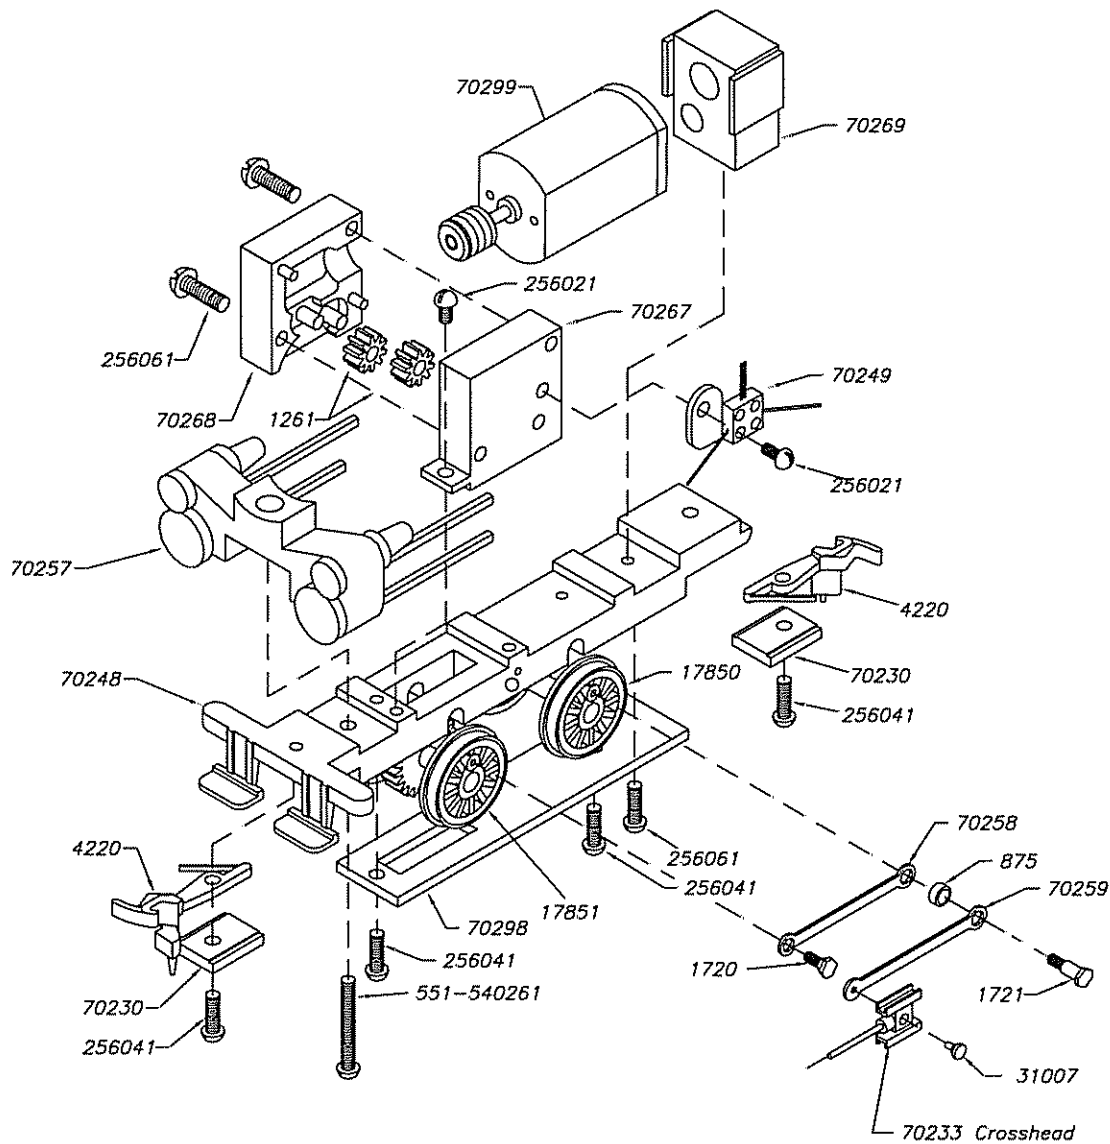

BOWSER MFG CO, INC. &
 ENGLISH'S MODEL RR SUPPLY
 PO Box 322
 MONTTOURVILLE, PA 17754
 PH (570) 368-2379 FAX (570) 368-5046

Dockside
 Exploded View
 Drawing 10-02

Dockside New Motor Exp.dwg