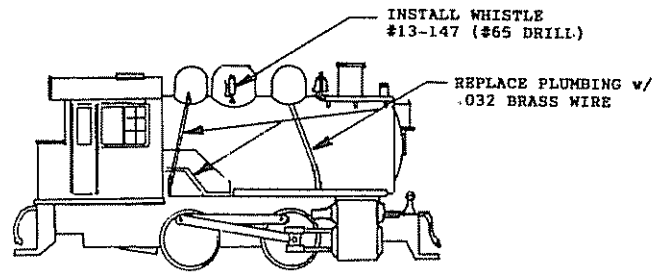

English's Model Railroad Supply

(A DIVISION OF BOWSER MFG. CO., INC.)

DOCKSIDE SWITCH ENGINE 0-4-0 SUPER DETAIL KIT #3-218

VALVE GEAR KIT #3-217

SUPER DETAIL KIT #3-218

FRONT VIEW