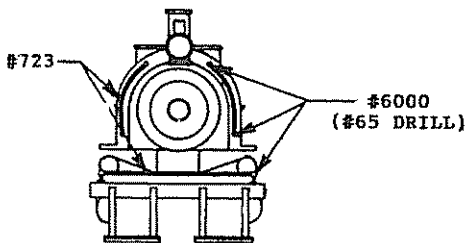

English's Model Railroad Supply

(A DIVISION OF BOWSER MFG. CO., INC.)

DOCKSIDE SWITCH ENGINE 0-4-0 SUPER DETAIL KIT #3-218

VALVE GEAR KIT #3-217

SUPER DETAIL KIT #3-218

FRONT VIEW