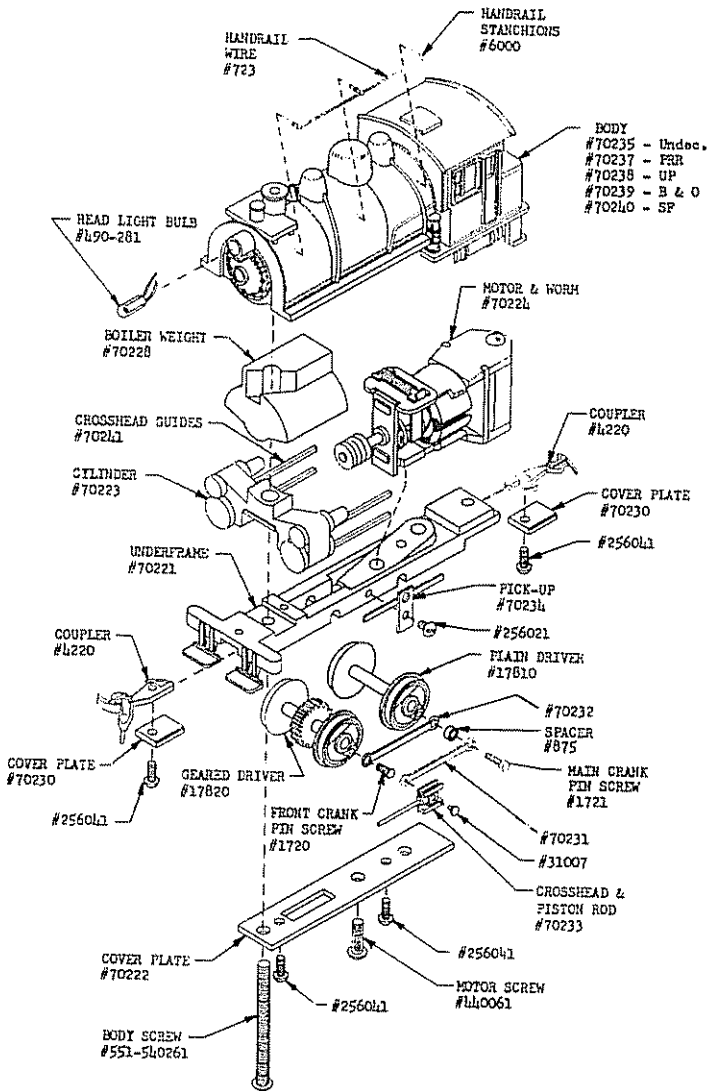

English's Model Railroad Supply

(A DIVISION OF BOWSER MFG. CO., INC.)

DOCKSIDE SWITCH ENGINE 0-4-0 SUPER DETAIL KIT #3-218

VALVE GEAR KIT #3-217

SUPER DETAIL KIT #3-218

FRONT VIEW