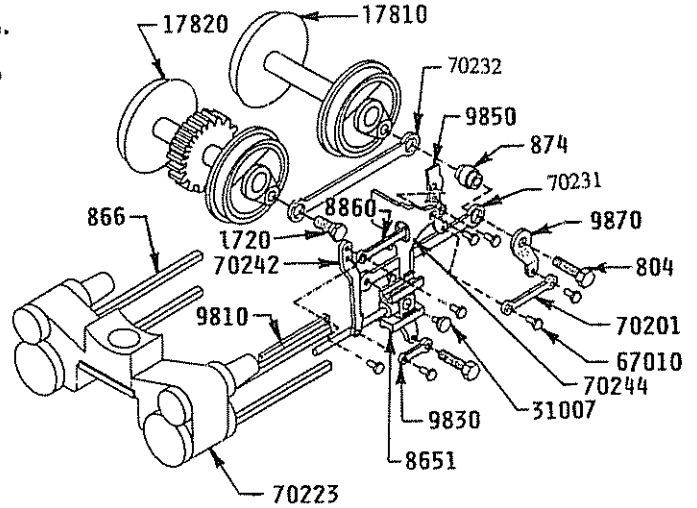

English's Model Railroad Supply

(A DIVISION OF BOWSER MFG. CO., INC.)

DOCKSIDE SWITCH ENGINE 0-4-0 SUPER DETAIL KIT #3-218

VALVE GEAR KIT #3-217

SUPER DETAIL KIT #3-218

FRONT VIEW